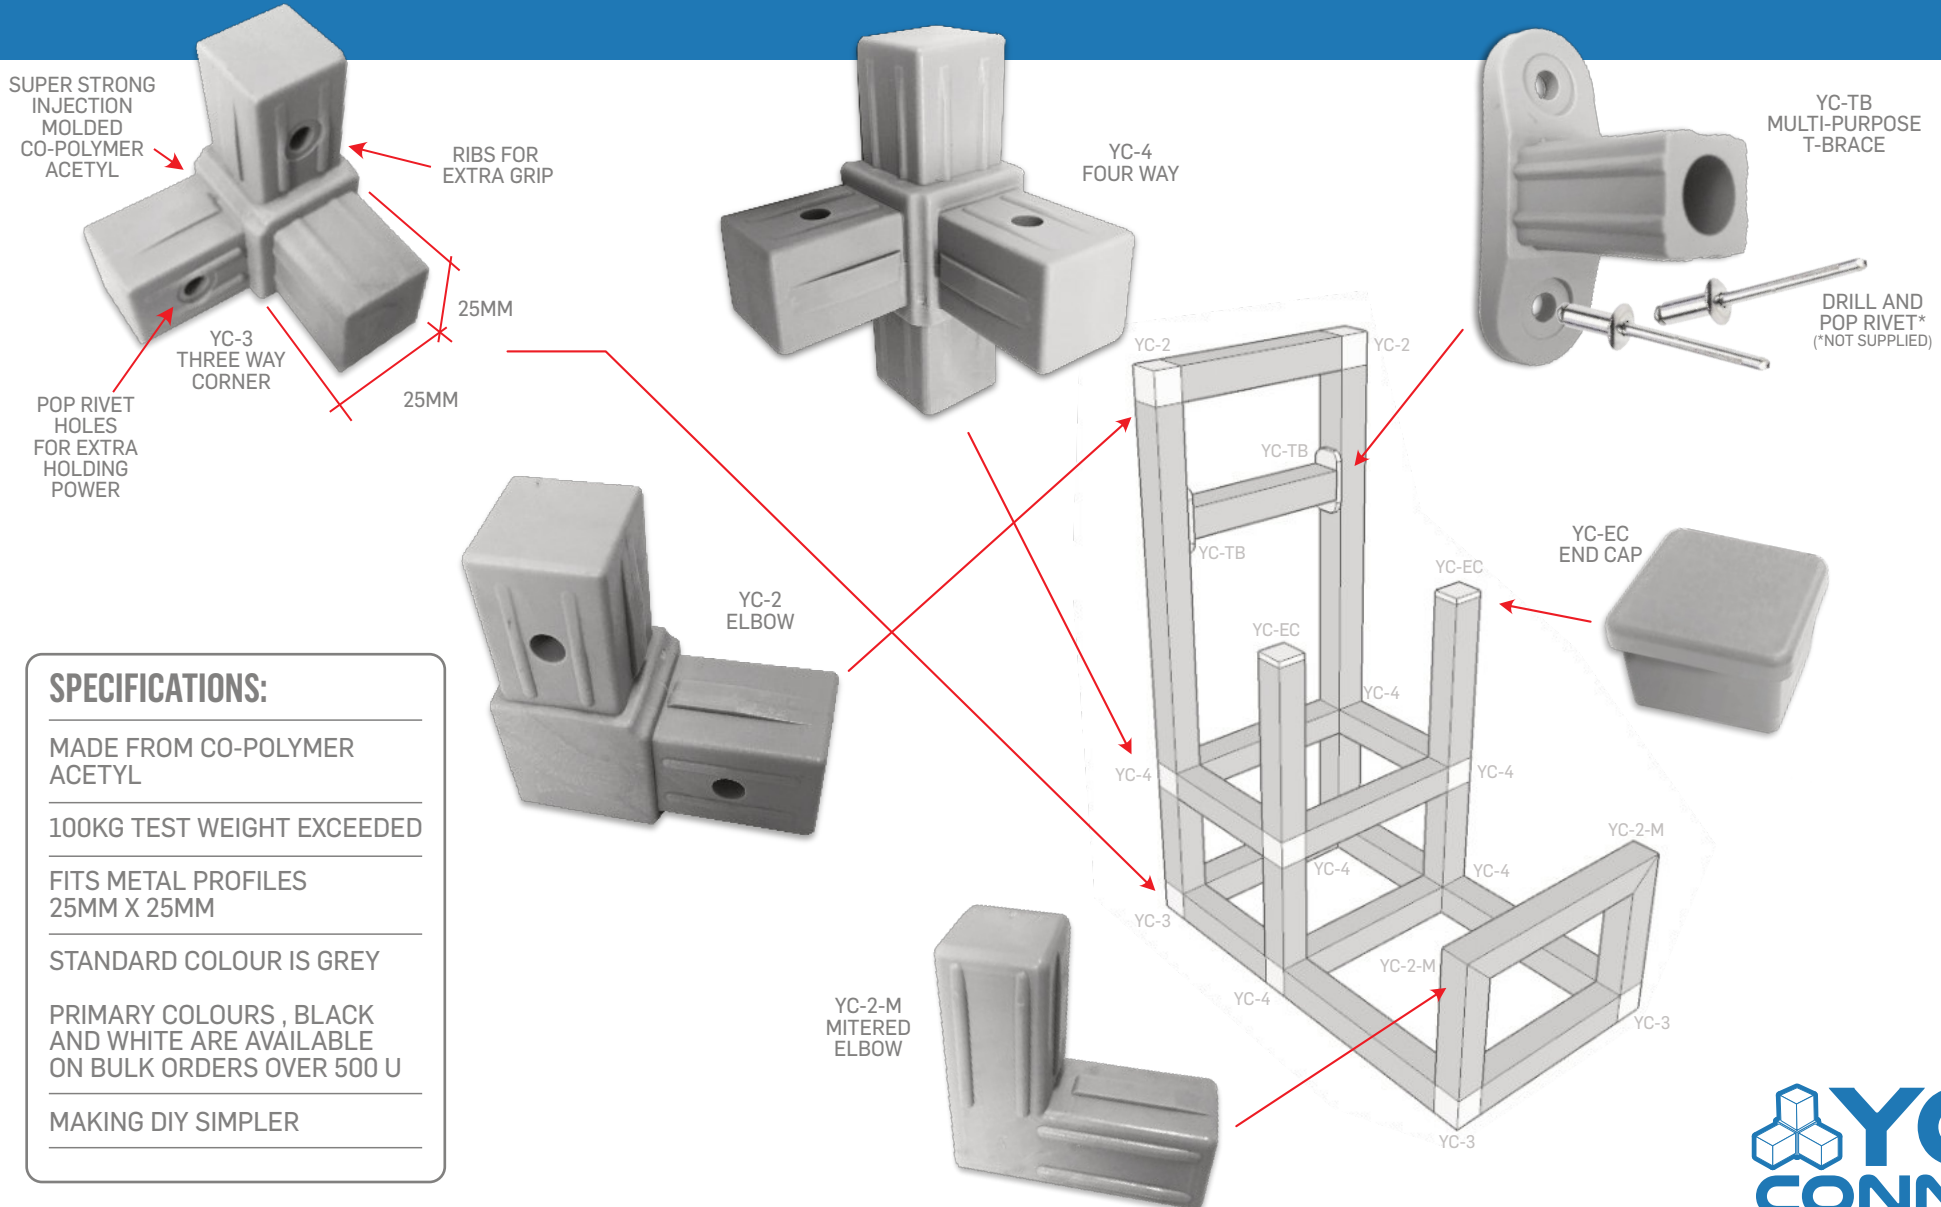

YC-3
THREE WAY
CORNER

"I ONLY NEEDED
4 TOOLS
TO MAKE MY
WORK BENCH:
TAPE, HACKSAW,
MALLET AND
A PENCIL.
THE REST WAS SO
SIMPLE WITH
SQUARE
TUBING AND
YOU CONNECT"

- SAM - FARMER

"SIMPLE TO USE
WITH STRONG
JOINS AND MULTIPLE
CONFIGURATIONS:
JUST MEASURE, CUT,
CONNECT & CREATE!"

- AMANDLA - CONTRACTOR

SPECIFICATIONS:

MADE FROM CO-POLYMER ACETYL

100KG TEST WEIGHT EXCEEDED

FITS METAL PROFILES 25MM X 25MM

STANDARD COLOUR IS GREY

PRIMARY COLOURS, BLACK AND WHITE ARE AVAILABLE ON BULK ORDERS OVER 500 U